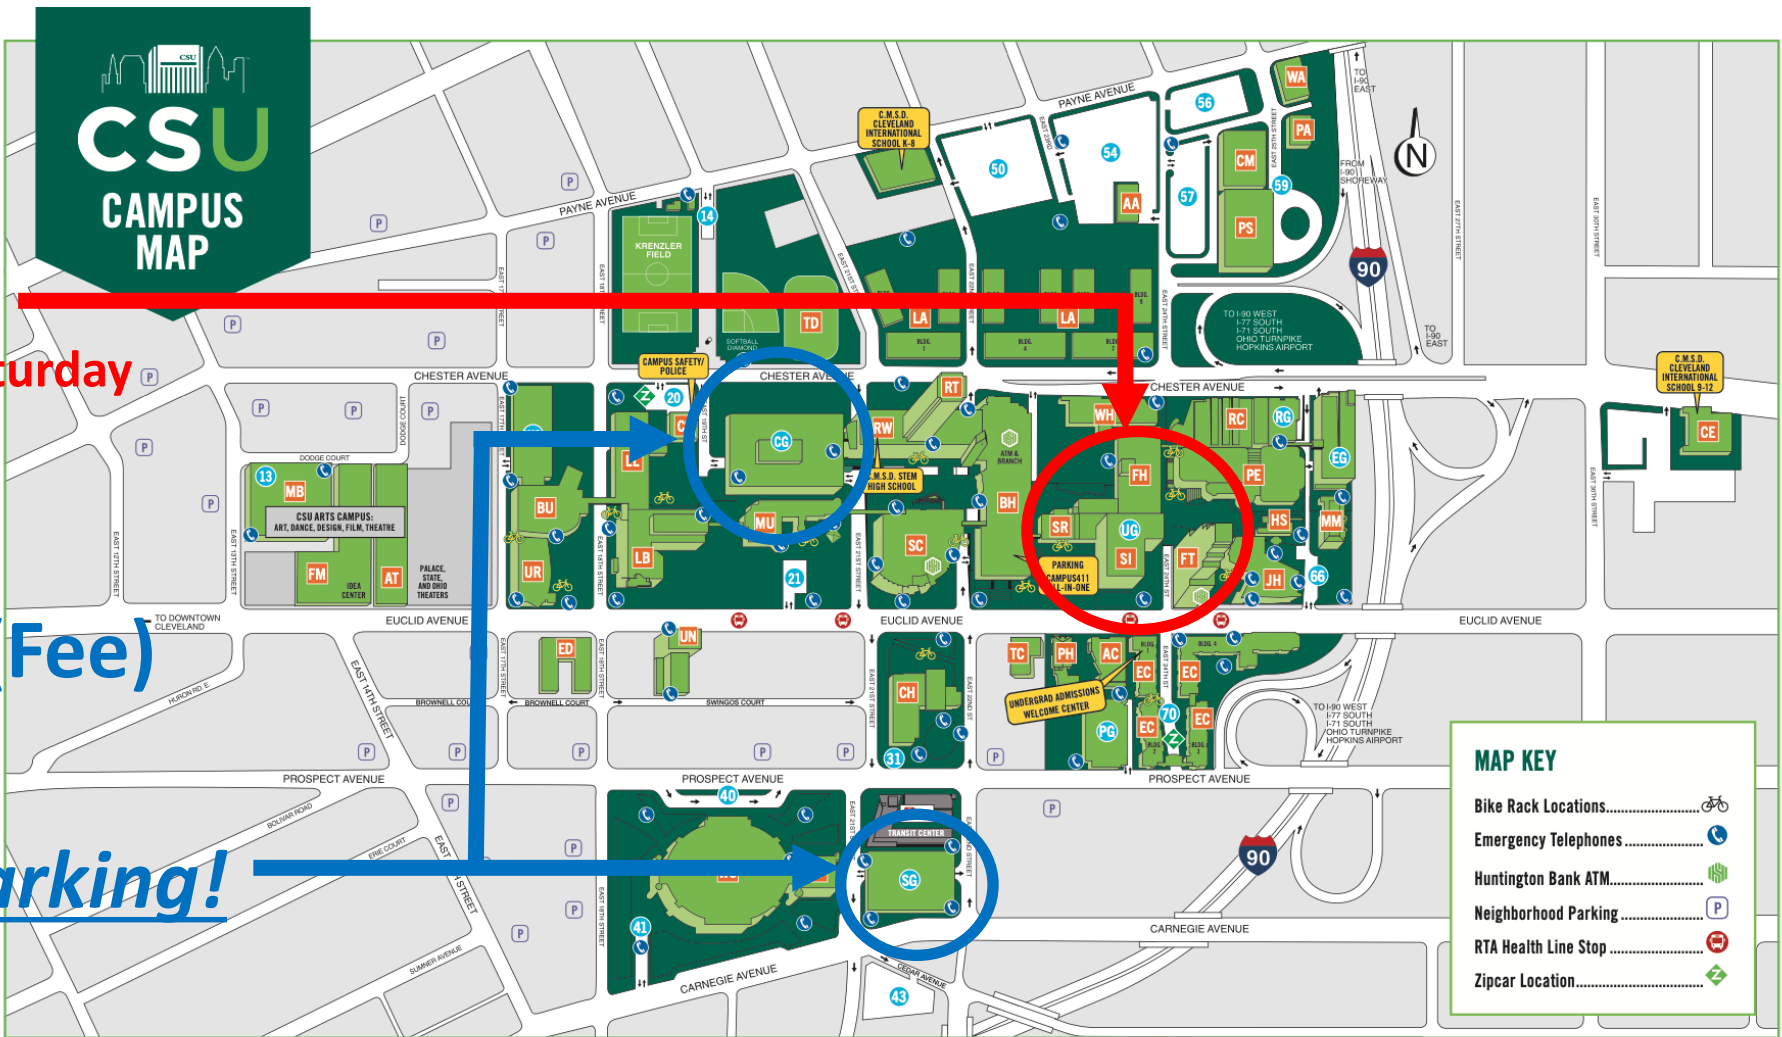

Meeting Sites

FennTower (FT): Friday
 Science Bldg (SI)//
 Science Research (SR): Saturday

Visitor Parking (Fee)

South Garage (SG)
 Central Garage (CG)

No overnight parking!

Allen Theatre..... AT	Cole Center..... CE	Health Sciences..... HS	Music and Communication..... MU	Science Building..... SI
Arts Campus	C.M.S.D. Campus International School 9–12	Julka Hall..... JH	Waetjen Auditorium, Drinko Recital Hall	Science and Research Center..... SR
AMC Annex..... AA	Edge Building..... ED	Langston..... LA	Parker Hannifin Administration Center..... AC	Student Center..... SC
Berkman Hall..... BH	Student Residence Housing	Langston..... LA	Parker Hannifin Hall..... PH	Viking Outfitters; Campus Dining; ATM
The Jack, Joseph, and Morton Mandel Honors College; Campus 411/All-In-1; Parking and Transportation Services; Bank and ATM	Euclid Commons..... EC	Law Library..... LL	Physical Education..... PE	Union Building..... UN
Bert L. Wolstein Hall..... LB	Welcome Center; Undergraduate, Graduate and International Admissions; Residence Life; Student Residence Housing	MAGNET Building..... CM	Robert Busbey Natatorium, Woodling Gymnasium	Counseling Center
College of Law	Fenn Hall..... FH	Mather Mansion..... MM	Plant Annex..... PA	Wallingford Building..... WA
Campus Safety..... CS	Washkewicz College of Engineering	Medical Mutual Tennis Dome and Pavilion..... TD	Plant Services..... PS	Washkewicz Hall..... WH
University Police	Fenn Tower..... FT	Middough Building..... MB	Recreation Center..... RC	Washkewicz College of Engineering
College of Health..... CH	Student Residence Housing; ATM	Rhodes Tower..... RT	Rhodes Tower..... RT	Wolstein Center..... WO
College of Health, Health & Wellness Services	Glickman-Miller Hall..... UR	Michael Schwartz Library	Rhodes West..... RW	Bert L. & Iris S. Wolstein Center, Henry A. Goodman Arena
	Levin College of Public Affairs and Education	School of Film & Media Arts..... FM	School of Film & Media Arts..... FM	Wolstein Center Pavilion & Banquet Center..... WP
				Gerald H. Gordon Conference Pavilion